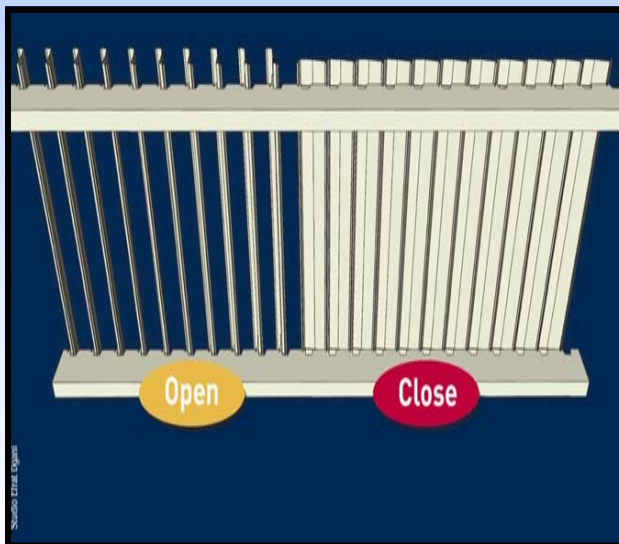

SOLARA GIVES YOU PATIO COVER CONTROL

You control your ventilation with Solara

- •The Solara Adjustable Patio Cover offers 100% shade while providing full ventilation!
- •On hot days other patio covers let heat radiate on you as you try to enjoy your patio.
- •By partially opening your Solara Patio Cover, you not only achieve great ventilation. (chimney effect) but it also shades you from the hot sun.

You control your sun or shade

- •You control 98% - 0% of the sun with Solara.
- •Do you want warm sun and more light (winter).
- •Do you want cool shade and less glare (summer).
- •Shaded, walls and glass are 300% less hot

You control the elements with Solara

- •When closed your Solara Patio Cover keeps 98% of the rain off furniture, grill, & pets.
- •Your closed Solara Patio Cover will also help keep dirt, mud, and leaves from being tracked into your home.
- •With your Solara Patio Cover closed the heavy duty rafters can be designed to carry the weight of snow and the uplift of wind.

SOLARA SAVES YOU MONEY

5 WAYS SOLAR SAVES YOU MONEY

1. Shading saves summer air-conditioning in your home.
2. Winter allows solar heat gained to save on heating bills.
3. Lets sunlight in to save on power bills all year long.
4. Protects patio furniture from sun rot and dirty rain.
5. Protects grills and other appliances from the harsh elements.